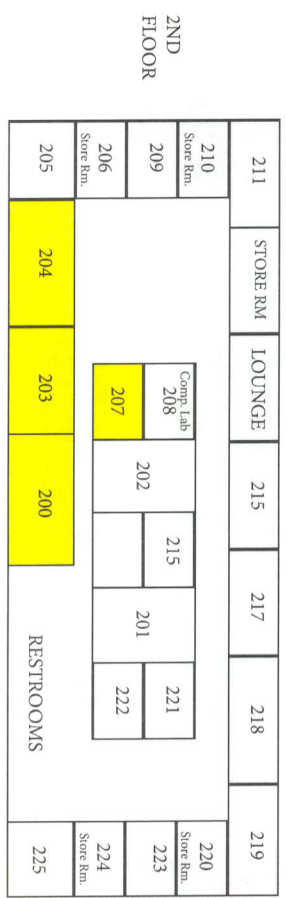

SILVA
MAGNET
HIGH
SCHOOL

FLOOR PLAN